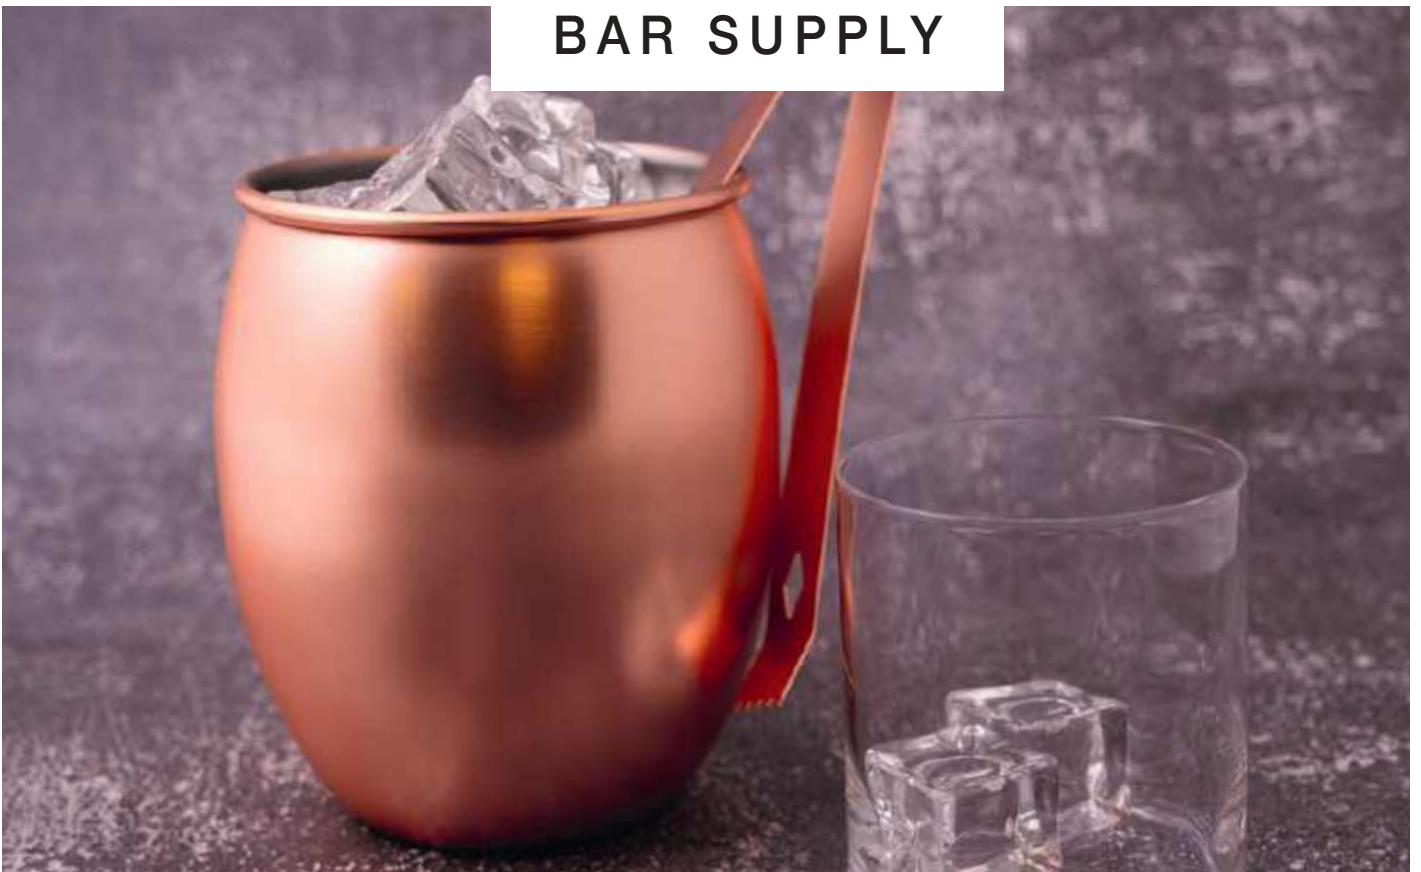

BAR SUPPLY

47 RONIN 浪人